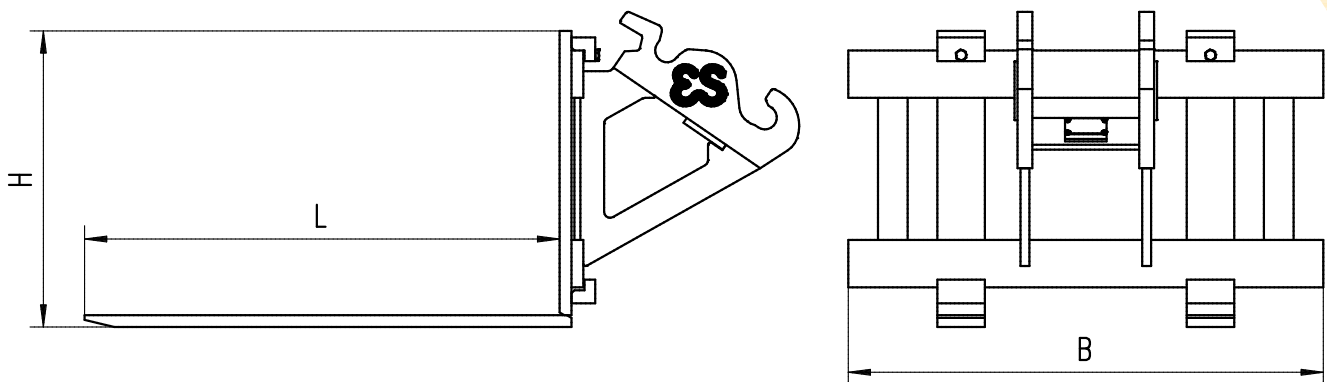

General Purpose type PFG with CW00/CW0

To Excavators in the class 0-4 ton

**Intended for quick and easy transfer of
several materials**

Type	B (mm)	L (mm)	H (mm)	Load (max)	Weight (kg)
PFG.00.600.0500	600	500	500	200 kg	40 kg
PFG.0.0800.0800	800	800	510	500 kg	100 kg

Characteristics of Palletfork general purpose:

- Intended for quick and easy transfer of several materials
- Strong construction of high quality materials leads to low maintenance and longer lifetime
- Available with universal fork lengths for proper functionality
- Performable with various suspensions like Quick Twin, fixed connection or specials
- Several versions and widths possible on request