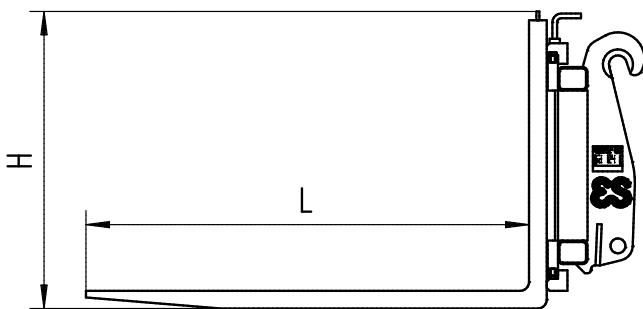

General Purpose type PFW

To Wheel loaders in the class 0-6 ton

**Intended for quick and easy transfer of
various materials**

Type	B (mm)	L (mm)	H (mm)	Load (max)	Weight (kg)
PFW.1.1200.1000	1200	1000	800	1500 kg	160 kg
PFW.2.1200.1200	1200	1200	800	3000 kg	320 kg
PFW.2.1600.1200	1600	1200	800	3000 kg	350 kg
PFW.2.1600.140V	1600	1400	800	4600 kg	410 kg

Characteristics of Palletfork general purpose:

- Intended for quick and easy transfer of several materials
- Strong construction of high quality materials leads to low maintenance and longer lifetime
- Available with universal fork lengths for proper functionality
- Several versions and widths possible on request