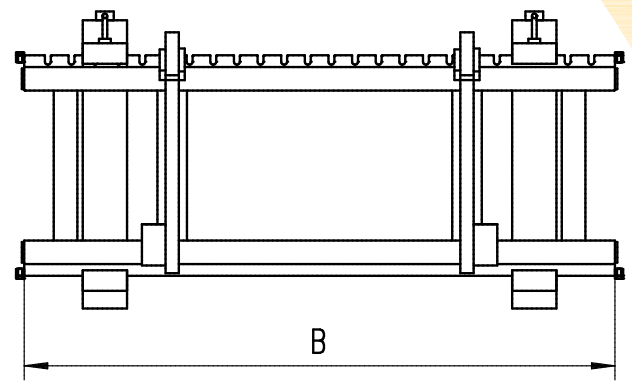

General Purpose type PFW

To Wheel loaders in the class 0-6 ton

**Intended for quick and easy transfer of
various materials**

Type	B (mm)	L (mm)	H (mm)	Load (max)	Weight (kg)
PFW.1.1200.1000	1200	1000	800	1500 kg	160 kg
PFW.2.1200.1200	1200	1200	800	3000 kg	320 kg
PFW.2.1600.1200	1600	1200	800	3000 kg	350 kg
PFW.2.1600.140V	1600	1400	800	4600 kg	410 kg

Characteristics of Palletfork general purpose:

- Intended for quick and easy transfer of several materials
- Strong construction of high quality materials leads to low maintenance and longer lifetime
- Available with universal fork lengths for proper functionality
- Several versions and widths possible on request