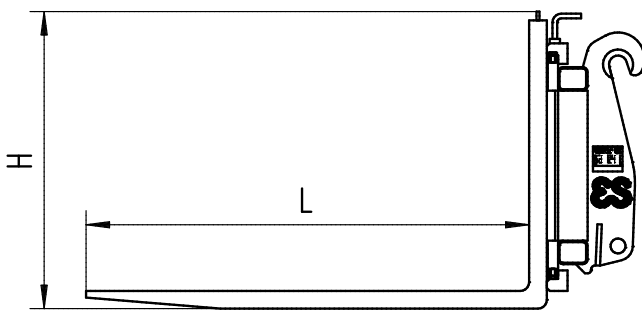

General Purpose type PFW

To Wheel loaders in the class 22-34 ton

**Intended for quick and easy transfer of
various materials**

Type	B (mm)	L (mm)	H (mm)	Load (max)	Weight (kg)
PFW.8.2500.1500	2500	1500	1245	10000 kg	1125 kg
PFW.8.2500.1750	2500	1750	1245	10000 kg	1180 kg
PFW.9.2500.1500	2500	1500	1380	15000 kg	1575 kg
PFW.9.2500.1750	2500	1750	1380	18000 kg	1650 kg

Characteristics of Palletfork general purpose:

- Intended for quick and easy transfer of various materials
- Strong construction of high quality materials leads to low maintenance and longer lifetime
- Available with universal fork lengths for proper functionality
- Several versions and widths possible on request