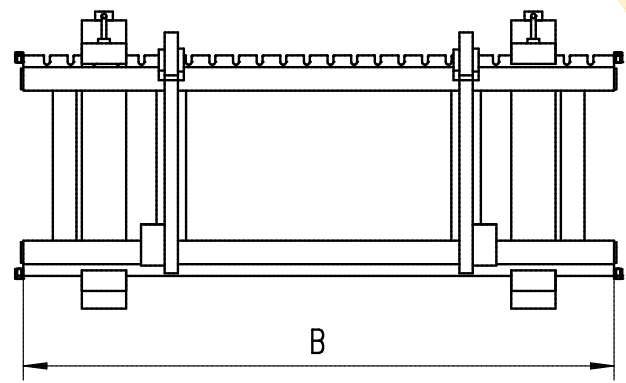

General Purpose type PFW

To Wheel loaders in the class 22-34 ton

**Intended for quick and easy transfer of
various materials**

Type	B (mm)	L (mm)	H (mm)	Load (max)	Weight (kg)
PFW.8.2500.1500	2500	1500	1245	10000 kg	1125 kg
PFW.8.2500.1750	2500	1750	1245	10000 kg	1180 kg
PFW.9.2500.1500	2500	1500	1380	15000 kg	1575 kg
PFW.9.2500.1750	2500	1750	1380	18000 kg	1650 kg

Characteristics of Palletfork general purpose:

- Intended for quick and easy transfer of various materials
- Strong construction of high quality materials leads to low maintenance and longer lifetime
- Available with universal fork lengths for proper functionality
- Several versions and widths possible on request